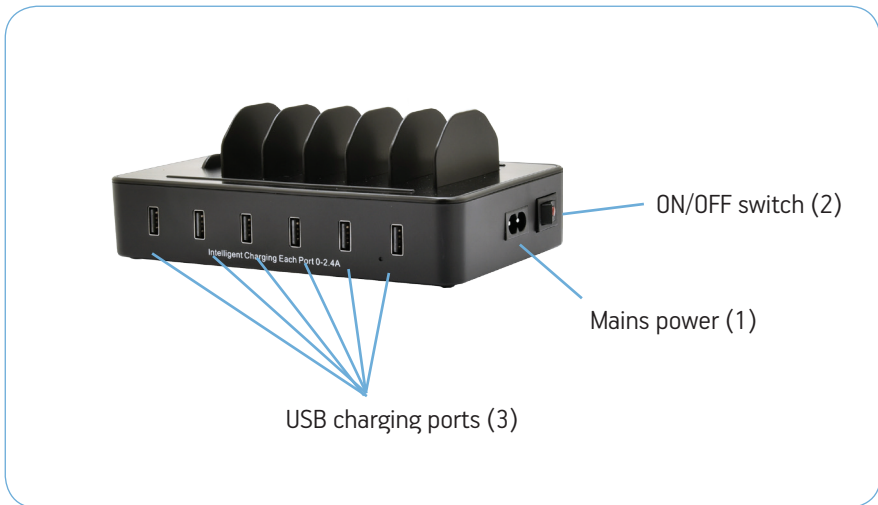

USB charging station

6-slot charger

User Guide

Included: 1.5m 2-pin power cord

Part no: 682006

Introduction

USB charging station for charging up to 6 devices simultaneously. Equipped with smart IC chipset, fast charging ports, over-charge and over-heat protection, the unit allows for easy and efficient charging.

Connection instructions

1. Connect the charger to the mains power outlet (1) and turn on the unit, (2).
2. Connect devices to be charged to USB charging ports (3) by using a micro-USB cable.

Maintenance

USB port output 0~2.4A / port

Input power 100-240VAC 50/60Hz

Output power 50W 5VDC, max 10A

Size (W) 183 x (D) 112 x (H) 63mm

Weight 360g

Gross weight 430g

(Univox) Bo Edin AB
Stockby Hantverksby 3,
SE-181 75 Lidingö, Sweden